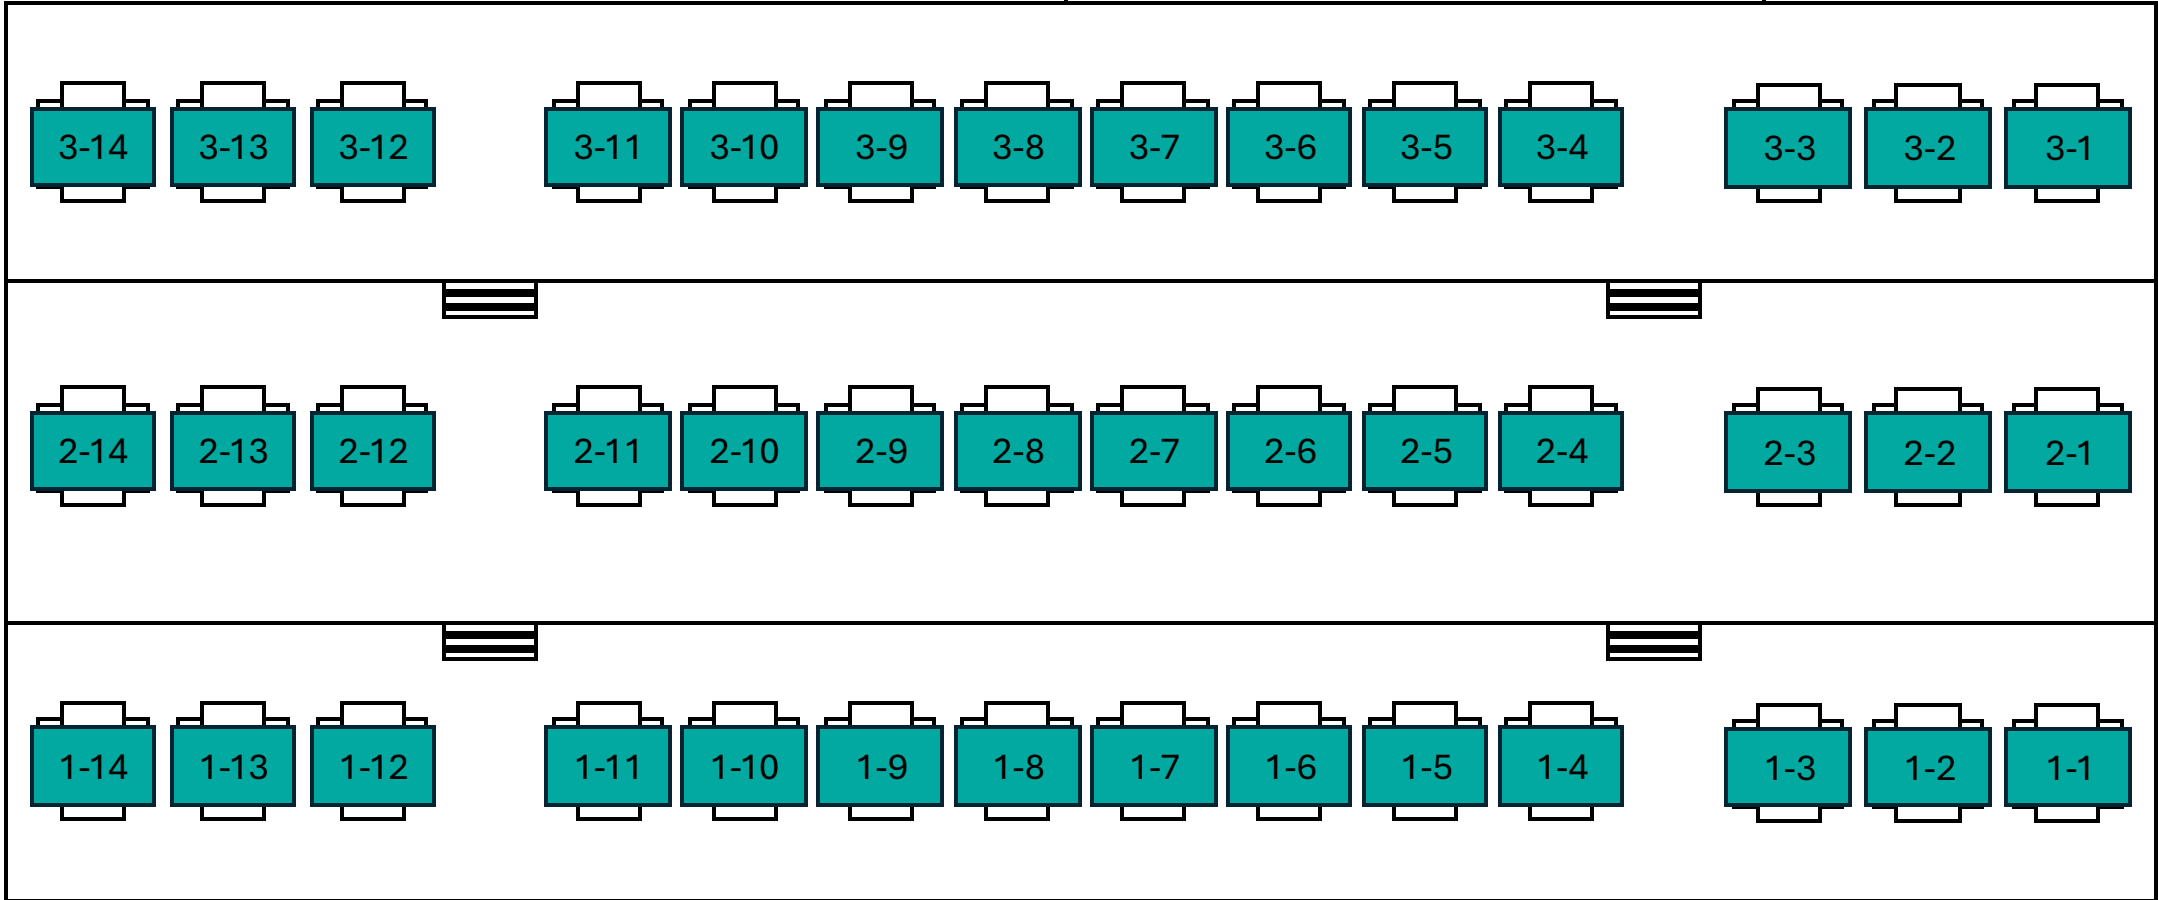

# TERRACE TABLE MAP

ENTRANCE

SHOW RING